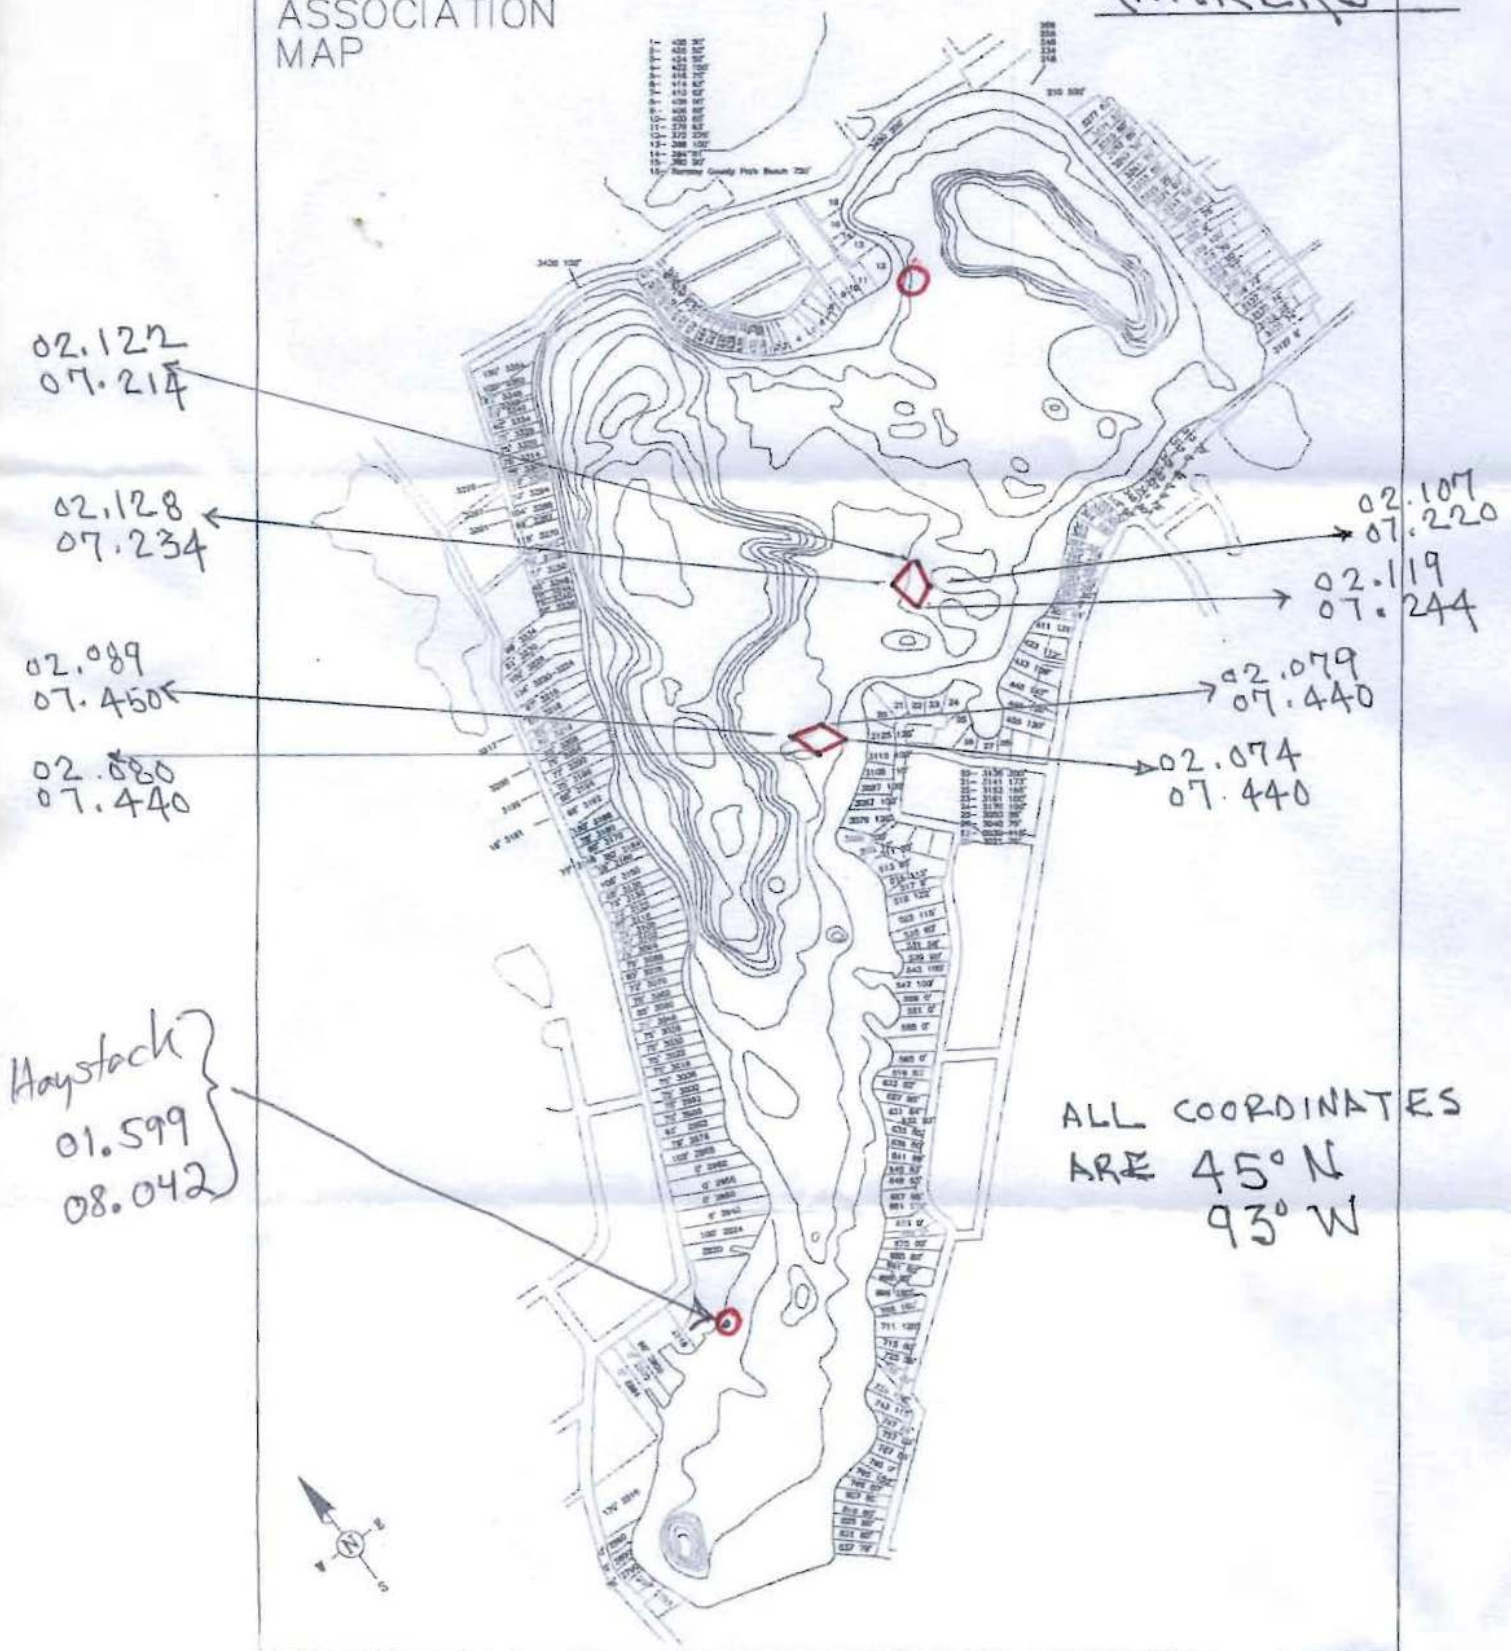

LAKE  
OWASSO  
ASSOCIATION  
MAP

SHALLOW WATER  
MARKERS

ALL COORDINATES  
ARE 45° N  
93° W

BY: DICK FOWLER  
JULY 2009